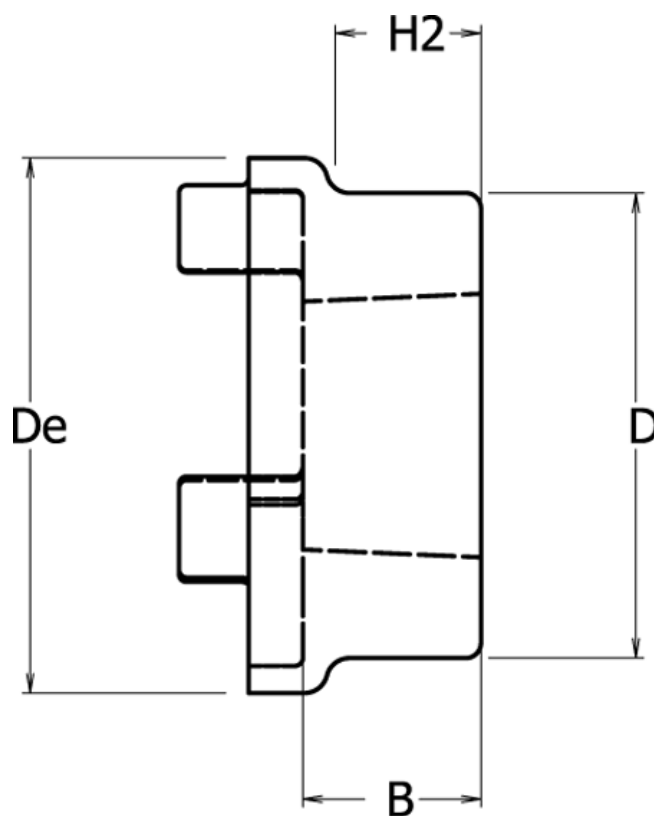

Article number: 3303230H

Description: Coupling Hub HRC-H 230
w/Taperbushing udvendig 3020 maks. boring 75 mm

Measures

B = 52.5

D = 155

De = 225

For bush = 3020

H2 = 39.5